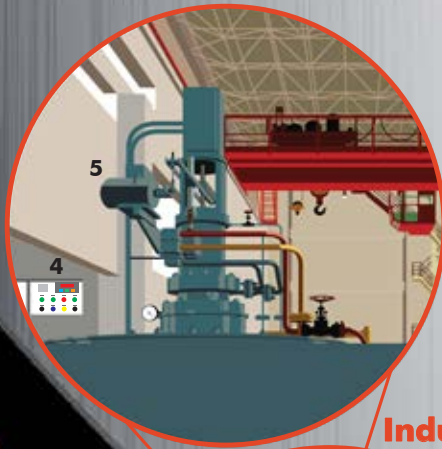

ENERGY PRODUCT SCOPE

1. AAAC & AAC & ACSR

Utility